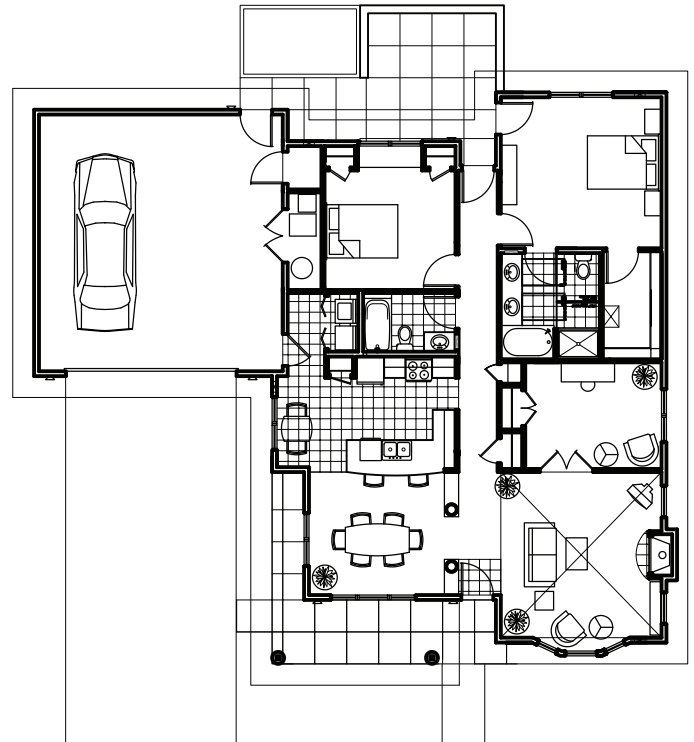

The Rio Rancho 1677sq. ft. Ranch

Sales Information

Amy Irwin
airwi@lovelandhsg.org
970-635-5931

This spacious 1677 sq. ft. ranch offers a beautifully designed open floorplan with wood floors, cut berber carpet, high definition countertops, 5 peice master bath, gas fireplace, no step entrances, stucco and stone exterior, front porch and back patio.

1 RIO RANCHO 00 FLOOR PLAN
1677 sq. ft.